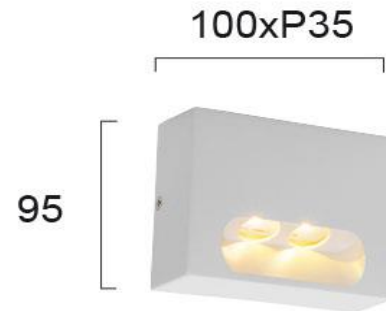

Product Datasheet

Code	4261400
Description	Wall Lamp White L:100 Poros
Family	POROS
Type	WALL LIGTHS
Type of Lamp	LED module
Watt	2W
Volt	220-240 VAC
Hertz	50-60 Hz
Class	I
IP	IP54
Environment	Outdoor
Color	WHITE
Material	ALUMINIUM
Length	L:100
Height	H:95
Width	P:35
Kelvin	3000K
Lumen	86 Lm
Beam Angle	BEAM ANGLE 70*
Dimmable	Non-Dimmable