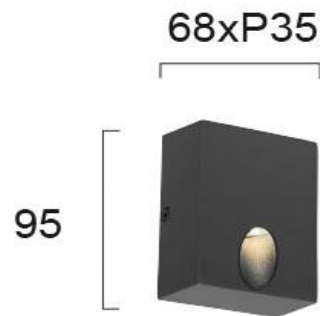

Product Datasheet

Code	4261301
Description	Wall Lamp dark Grey L:68 Poros
Family	POROS
Type	WALL LIGHTS
Type of Lamp	LED module
Watt	3W
Volt	220-240 VAC
Hertz	50-60 Hz
Class	I
IP	IP54
Environment	Outdoor
Color	ANTHRACITE
Material	ALUMINIUM
Length	L:68
Height	H:95
Width	P:35
Kelvin	3000K
Lumen	92 Lm
Beam Angle	BEAM ANGLE 60*
Dimmable	Non-Dimmable