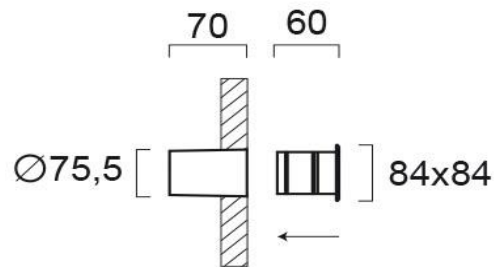

Product Datasheet

Code	4261200
Description	Recessed Spot Square Serifos
Family	SERIFOS
Type	WALL LIGTHS
Type of Lamp	LED module
Watt	3W
Volt	220-240 VAC
Hertz	50-60 Hz
Class	I
IP	IP54
Environment	Outdoor
Color	ANTHRACITE
Material	ALUMINIUM
Length	L:84
Height	H:84
Width	P:60
Kelvin	3000K
Lumen	146 Lm
Beam Angle	BEAM ANGLE 50*
Dimmable	Non-Dimmable