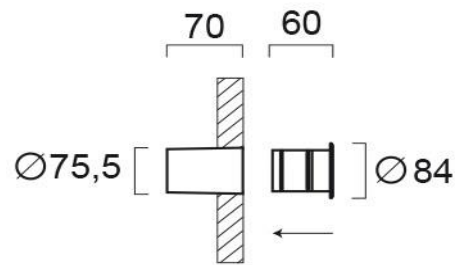

Product Datasheet

Code	4261100
Description	Recessed Spot Round Serifos
Family	SERIFOS
Type	WALL LIGTHS
Type of Lamp	LED module
Watt	3W
Volt	220-240 VAC
Hertz	50-60 Hz
Class	I
IP	IP54
Environment	Outdoor
Color	ANTHRACITE
Material	ALUMINIUM
Length	D:84
Height	
Width	P:60
Kelvin	3000K
Lumen	146 Lm
Beam Angle	BEAM ANGLE 50*
Dimmable	Non-Dimmable