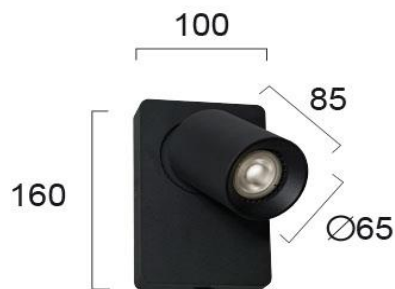

Product Datasheet

Code	4261001
Description	Wall Lamp Black Steven
Family	STEVEN
Type	WALL LIGTHS
Type of Lamp	GU10
Watt	1 x MAX 50W
Volt	220-240 VAC
Hertz	50-60 Hz
Class	I
IP	IP20
Environment	Indoor
Color	SANDY BLACK
Material	ELECTROSTATIC PAINTED ALUMINIUM
Length	L:100
Height	H:160
Width	W:85