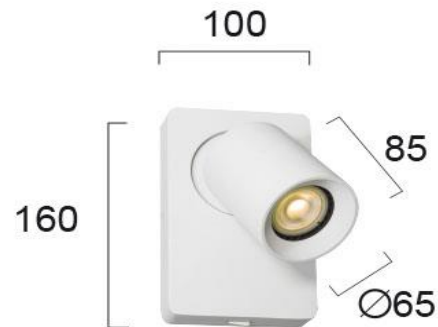

Product Datasheet

Code	4261000
Description	Wall Lamp White Steven
Family	STEVEN
Type	WALL LIGTHS
Type of Lamp	GU10
Watt	1 x MAX 50W
Volt	220-240 VAC
Hertz	50-60 Hz
Class	I
IP	IP20
Environment	Indoor
Color	SANDY WHITE
Material	ELECTROSTATIC PAINTED ALUMINIUM
Length	L:100
Height	H:160
Width	W:85