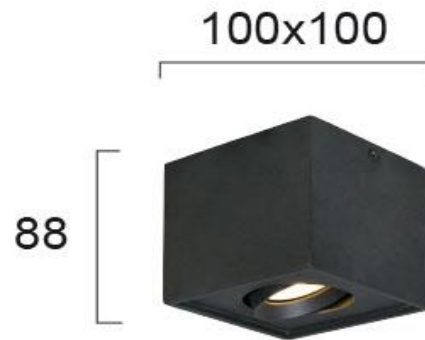

Product Datasheet

Code	4260901
Description	Ceiling Lamp Square Black Arion
Family	ARION
Type	SPOTLIGHTS
Type of Lamp	GU10
Watt	1 x MAX 50W
Volt	220-240 VAC
Hertz	50-60 Hz
Class	I
IP	IP20
Environment	Indoor
Color	SANDY BLACK
Material	ALUMINIUM
Length	L:100
Height	H:88
Width	W:100