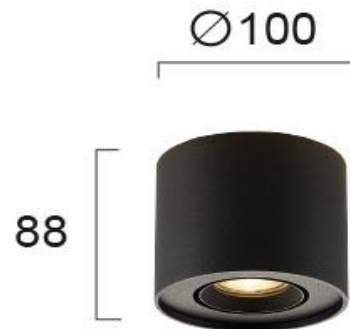

Product Datasheet

Code	4260801
Description	Ceiling Lamp Round Black Arion
Family	ARION
Type	SPOTLIGHTS
Type of Lamp	GU10
Watt	1 x MAX 50W
Volt	220-240 VAC
Hertz	50-60 Hz
Class	I
IP	IP20
Environment	Indoor
Color	SANDY BLACK
Material	ALUMINIUM
Length	D:100
Height	H:88
Width	