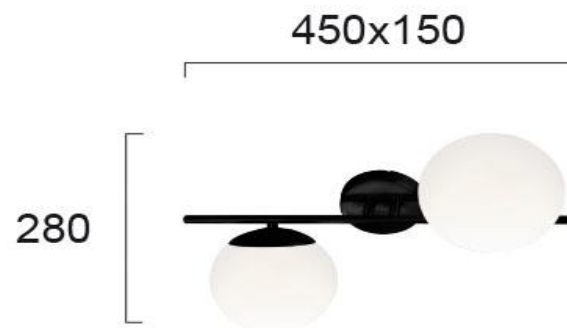

Product Datasheet

Code	4260200
Description	2/L Wall Lamp Floris
Family	FLORIS
Type	WALL LIGHTS
Type of Lamp	E14
Watt	2 x MAX 25W
Volt	220-240 VAC
Hertz	50-60 Hz
Class	I
IP	IP20
Environment	Indoor
Color	WHITE / BLACK
Material	GLASS / ELECTROSTATIC PAINTED STEEL
Length	L:460
Height	H:310
Width	P:160