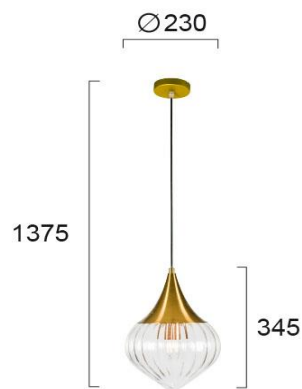

Product Datasheet

Code	4259900
Description	Pendant Light Gold Lucida
Family	LUCIDA
Type	PENDANT
Type of Lamp	E27
Watt	1 x MAX 40W
Volt	220-240 VAC
Hertz	50-60 Hz
Class	II
IP	IP20
Environment	Indoor
Color	GOLD / TRANSPARENT
Material	GLASS / PLATED STEEL
Length	D:230
Height	H:1375
Width	