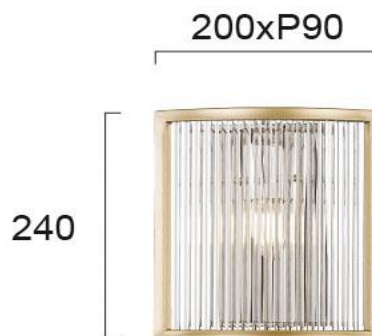

Product Datasheet

| | |
|---------------------|----------------------|
| Code | 4258700 |
| Description | Wall Lamp Karolina |
| Family | KAROLINA |
| Type | WALL LIGHTS |
| Type of Lamp | E14 |
| Watt | 1 x MAX 60W |
| Volt | 220-240 VAC |
| Hertz | 50-60 Hz |
| Class | II |
| IP | IP20 |
| Environment | Indoor |
| Color | GOLD MATT/ CLEAR |
| Material | GLASS / PLATED STEEL |
| Length | L:200 |
| Height | H:240 |
| Width | P:90 |