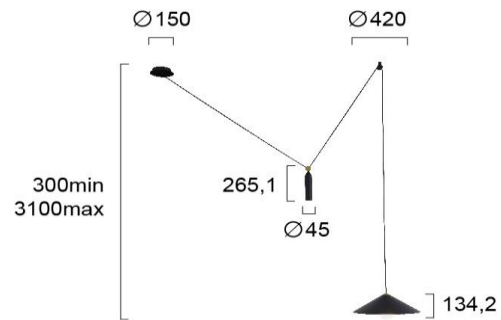

Product Datasheet

Code	4258500
Description	Pendant Light Alto
Family	ALTO
Type	PENDANT
Type of Lamp	E27
Watt	1 x Max 60W
Volt	220-240 VAC
Hertz	50-60 Hz
Class	Class II
IP	IP20
Environment	Indoor
Color	BLACK
Material	ELECTROSTATIC PAINTED STEEL
Length	D:420
Height	H:310min-3100max
Width	