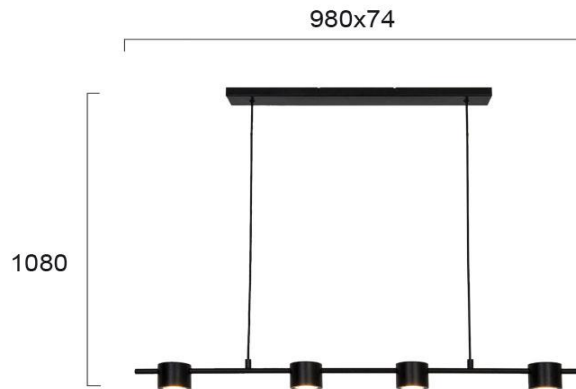

Product Datasheet

Code	4258200
Description	Suspended Light Prima
Family	PRIMA
Type	PENDANT
Type of Lamp	LED module
Watt	20W
Volt	220-240 VAC
Hertz	50-60 Hz
Class	II
IP	IP20
Environment	Indoor
Color	BLACK
Material	ELECTROSTATIC PAINTED STEEL
Length	L:980
Height	H:1080
Width	W:74
Kelvin	3000K
Lumen	1435 Lm
Beam Angle	BEAM ANGLE 110* , CRI>80 , UGR<22
Dimmable	Non-Dimmable