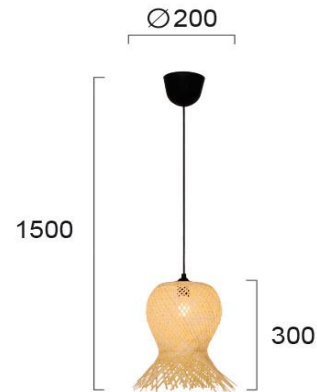

Product Datasheet

Code	4257400
Description	Pendant Light Contessa
Family	CONTESSA
Type	PENDANT
Type of Lamp	E27
Watt	1 x Max 70W
Volt	220-240 VAC
Hertz	50-60 Hz
Class	Class II
IP	IP20
Environment	Indoor
Color	NATURAL / BLACK
Material	RATTAN / PLASTIC
Length	D:200
Height	H:1500
Width	