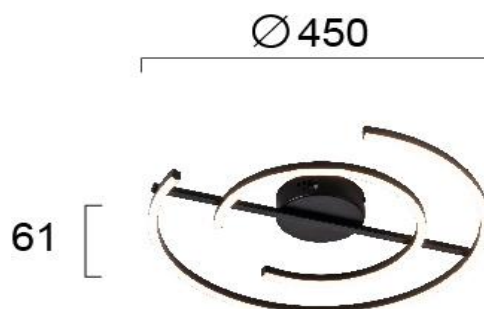

Product Datasheet

Code	4256500
Description	Ceiling Light NOLA
Family	NOLA
Type	CEILING
Type of Lamp	LED MODULE
Watt	27W
Volt	220-240 VAC
Hertz	50-60 Hz
Class	I
IP	IP20
Environment	Indoor
Color	MATT BLACK
Material	PVC / ALUMINIUM/ ELECTROSTATIC PAINTED STEEL
Length	D:450
Height	H:61
Width	
Kelvin	3000K
Lumen	1200 Lm
Beam Angle	Beam angle 120*, CRI>80
Dimmable	Non-Dimmable