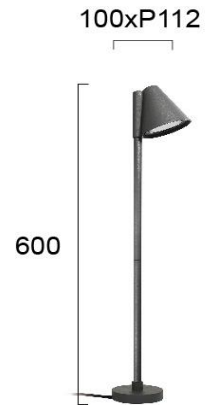

Product Datasheet

Code	4256000
Description	Floor Luminaire Gilbert
Family	GILBERT
Type	FLOOR
Type of Lamp	GU10
Watt	MAX 35W
Volt	220-240 VAC
Hertz	50-60 Hz
Class	I
IP	IP65
Environment	Outdoor
Color	DARK GRAY
Material	ELECTROSTATIC PAINTED ALUMINIUM
Length	D:100
Height	H:600
Width	P:112