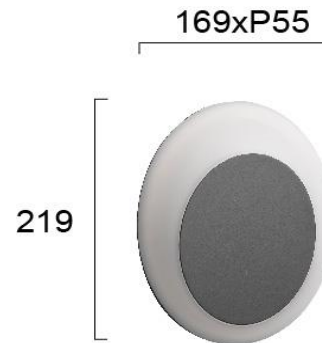

Product Datasheet

Code	4255600
Description	Wall Lamp Erodius
Family	ERODIUS
Type	WALL LIGHTS
Type of Lamp	LED MODULE
Watt	13W
Volt	220-240 VAC
Hertz	50-60 Hz
Class	I
IP	IP65
Environment	Outdoor
Color	DARK GREY
Material	ELECTROSTATIC PAINTED ALUMINIUM/PC
Length	L:169
Height	H:219
Width	P:55
Kelvin	3000K
Lumen	660 Lm
Beam Angle	Beam angle 120*
Dimmable	Non-Dimmable