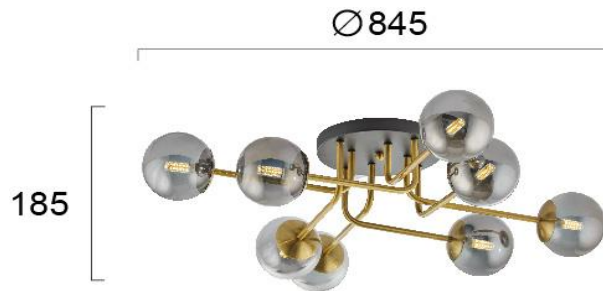

Product Datasheet

Code	4254500
Description	Ceiling Luminaire Fiore
Family	FIORE
Type	CEILING
Type of Lamp	G9
Watt	8 x MAX 40W
Volt	220-240 VAC
Hertz	50-60 Hz
Class	I
IP	IP20
Environment	Indoor
Color	MIRROR CHROME / BLACK / GOLD
Material	PLATED STEEL/GLASS
Length	D:845
Height	H:185
Width	