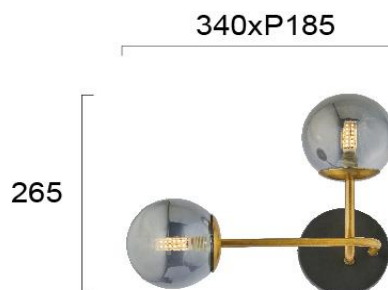

Product Datasheet

Code	4254300
Description	Wall Lamp Fiore
Family	FIORE
Type	WALL LIGTHS
Type of Lamp	G9
Watt	2 x MAX 40W
Volt	220-240 VAC
Hertz	50-60 Hz
Class	I
IP	IP20
Environment	Indoor
Color	MIRROR CHROME / BLACK / GOLD
Material	PLATED STEEL/GLASS
Length	W:340
Height	H:265
Width	P:185