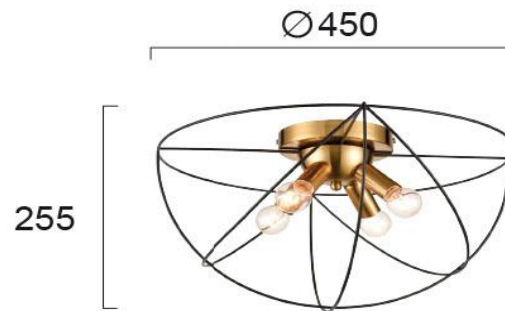

Product Datasheet

Code	4251900
Description	Ceiling Lamp Atom
Family	ATOM
Type	CEILING
Type of Lamp	E14
Watt	4 x MAX 40W
Volt	220-240 VAC
Hertz	50-60 Hz
Class	I
IP	IP20
Environment	Indoor
Color	BLACK / GOLD
Material	PLATED STEEL
Length	D:450
Height	H:255
Width	