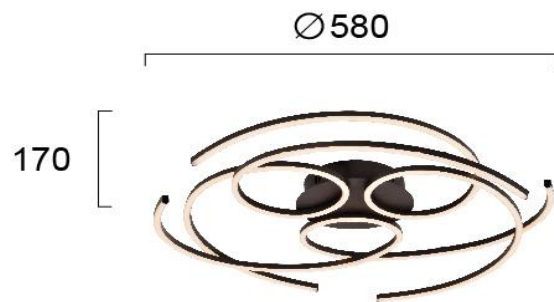

Product Datasheet

Code	4251000
Description	Ceiling Luminaire SOFI
Family Name	SOFI
Type	CEILING
Lampholder	LED module
Watt	40W
Voltage	220-240 VAC
Hertz	50-60 Hz
Class	Class II
Enviroment	Indoor
IP	IP20