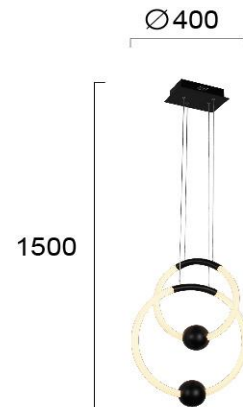

Product Datasheet

Code	4250400
Description	Suspended Light D:400 GIROTONDO
Family Name	GIROTONDO
Type	PENDANT
Lampholder	LED module
Watt	23W
Voltage	220-240 VAC
Hertz	50-60 Hz
Class	Class II
Enviroment	Indoor
IP	IP20