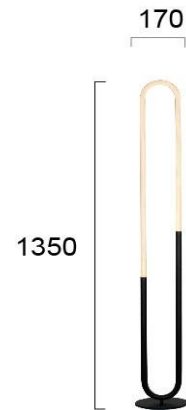

Product Datasheet

Code	4250100
Description	Floor Lamp GIROTONDO
Family Name	GIROTONDO
Type	FLOOR
Lampholder	LED module
Watt	20W
Voltage	220-240 VAC
Hertz	50-60 Hz
Class	Class II
Enviroment	INDOOR
IP	IP20