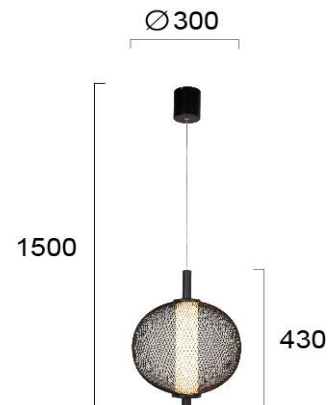

Product Datasheet

Code	4249900
Description	Pendant Lamp D:300 NATALIA
Family Name	NATALIA
Type	PENDANT
Lampholder	LED module
Watt	10W
Voltage	220-240 VAC
Hertz	50-60 Hz
Class	Class II
Enviroment	Indoor
IP	IP20