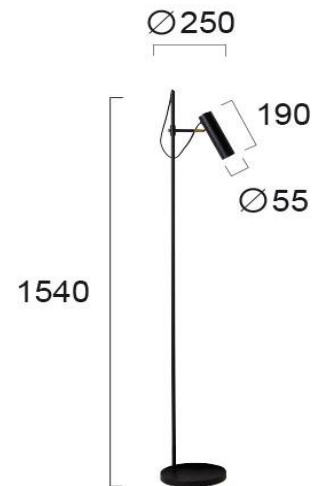

Product Datasheet

Code	4249200
Description	Floor Lamp Zina
Family	ZINA
Type	FLOOR
Type of Lamp	GU10
Watt	1 x MAX 40W
Volt	220-240 VAC
Hertz	50-60 Hz
Class	II
IP	IP20
Environment	Indoor
Color	BLACK
Material	ELECTROSTATIC PAINTED STEEL / PC
Length	L:190
Height	H:1540
Width	D:250