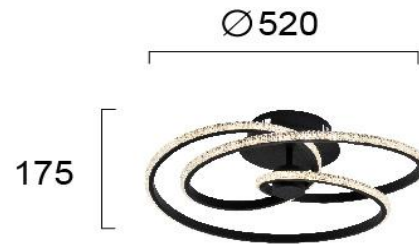

Product Datasheet

Code	4247500
Description	Ceiling Luminaire BERLIN
Family Name	BERLIN
Type	CEILING
Lampholder	LED module
Watt	40W
Voltage	220-240 VAC
Hertz	50-60 Hz
Class	Class I
Enviroment	Indoor
IP	IP20