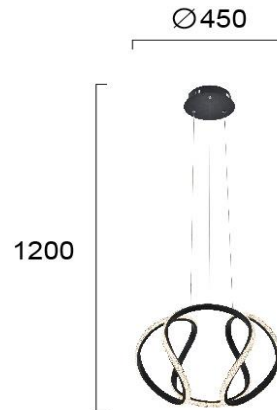

Product Datasheet

Code	4247400
Description	Pendant Lamp BERLIN
Family Name	BERLIN
Type	PENDANT
Lampholder	LED module
Watt	40W
Voltage	220-240 VAC
Hertz	50-60 Hz
Class	Class II
Enviroment	Indoor
IP	IP20