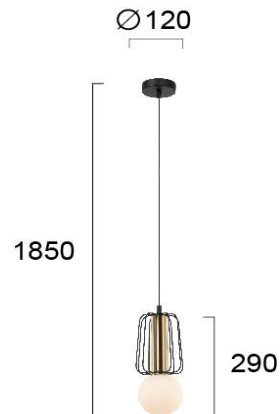

Product Datasheet

Code	4247200
Description	Pendant Lamp FEDRA
Family Name	FEDRA
Type	PENDANT
Lampholder	G9
Watt	1 x Max 25W
Voltage	220-240 VAC
Hertz	50-60 Hz
Class	Class II
Enviroment	INDOOR
IP	IP20

VIOKEF LIGHTING