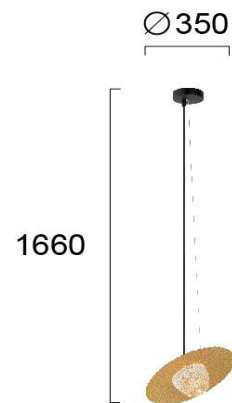

Product Datasheet

Code	4246600
Description	Pendant Lamp Gold CARMEN
Family Name	CARMEN
Type	PENDANT
Lampholder	G9
Watt	1 x Max 25W
Voltage	220-240 VAC
Hertz	50-60 Hz
Class	Class II
Enviroment	INDOOR
IP	IP20