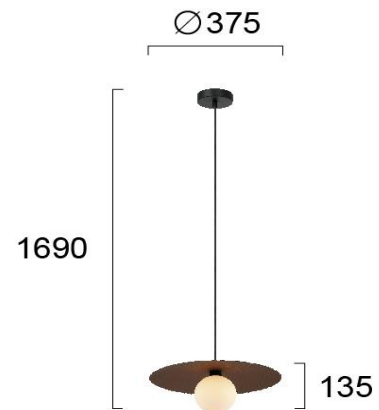

Product Datasheet

Code	4246501
Description	Pendant Lamp Coffee NINA
Family Name	NINA
Type	PENDANT
Lampholder	G9
Watt	1 x Max 25W
Voltage	220-240 VAC
Hertz	50-60 Hz
Class	Class II
Enviroment	INDOOR
IP	IP20