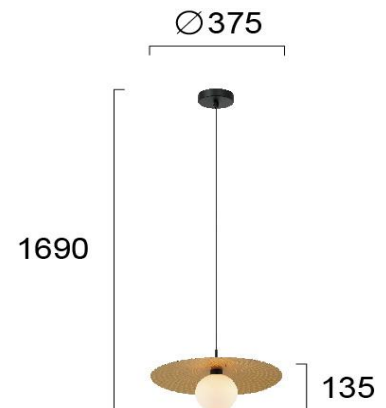

Product Datasheet

Code	4246500
Description	Pendant Lamp Gold NINA
Family Name	NINA
Type	PENDANT
Lampholder	G9
Watt	1 x Max 25W
Voltage	220-240 VAC
Hertz	50-60 Hz
Class	Class II
Enviroment	INDOOR
IP	IP20