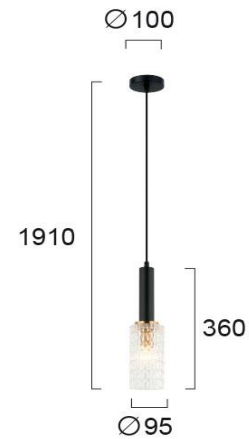

Product Datasheet

Code	4246200
Description	Pendant Light Lira
Family	LIRA
Type	PENDANT
Type of Lamp	E14
Watt	1 x MAX 40W
Volt	220-240 VAC
Hertz	50-60 Hz
Class	II
IP	IP20
Environment	Indoor
Color	BLACK / TRANSPARENT
Material	GLASS / ELECTROSTATIC PAINTED STEEL
Length	D:90
Height	H:1910
Width	