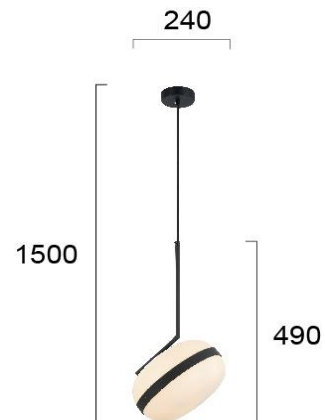

Product Datasheet

Code	4245300
Description	Pendant Palma
Family Name	PALMA
Type	PENDANT
Lampholder	E27
Watt	1 x Max 40W
Voltage	220-240 VAC
Hertz	50-60 Hz
Class	Class II
Enviroment	INDOOR
IP	IP20

VIOKEF LIGHTING