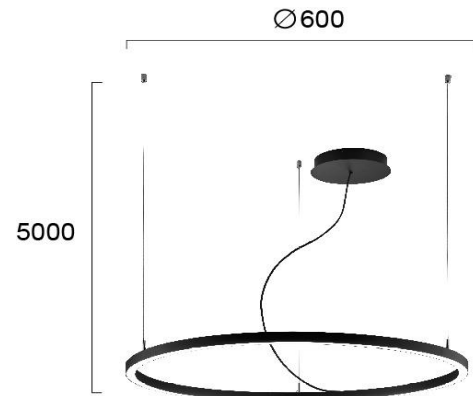

Product Datasheet

Code	4244800
Description	Pendant Light Black D:600 VERDI
Family Name	VERDI
Type	PENDANT
Lampholder	LED module
Watt	32W
Voltage	220-240 VAC
Hertz	50-60 Hz
Class	Class I
Enviroment	Indoor
IP	IP20