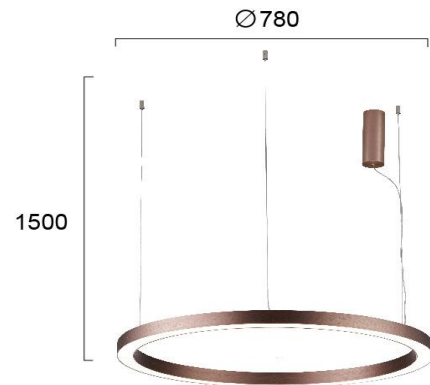

Product Datasheet

Code	4244600
Description	Pendant Lamp D:780 CHOCO
Family Name	CHOCO
Type	PENDANT
Lampholder	LED module
Watt	60W
Voltage	220-240 VAC
Hertz	50-60 Hz
Class	Class II
Enviroment	Indoor
IP	IP20