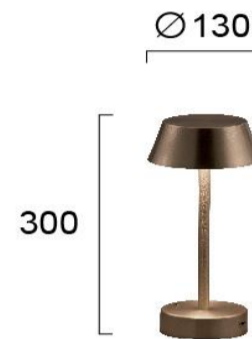

Product Datasheet

Code	4243702
Description	Table Light BrownPrincess
Family	PRINCESS
Type	TABLE LAMPS
Type of Lamp	LED module
Watt	4W (connected to mains supply 230VAC)
Volt	BATTERY SUPPLY 3,7 V / 3000 mAh / RECHARGING 5V MINI-USB
Hertz	---
Class	Class III
IP	IP20
Environment	Indoor
Color	BROWN
Material	ALUMINIUM
Length	D:130
Height	H:300
Width	
Kelvin	3100K
Lumen	530 Lm
Beam Angle	Beam Angle 120* / CRI 87
Dimmable	includes switch for step-dimming