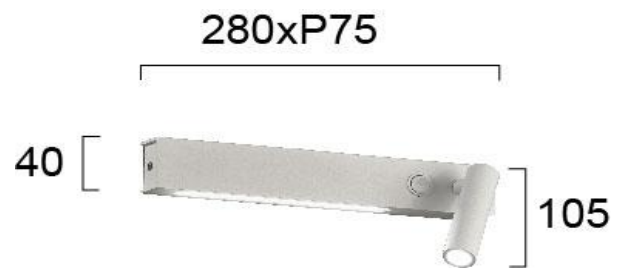

Product Datasheet

Code	4243500
Description	Wall Lamp Molly
Family	MOLLY
Type	WALL LIGHTS
Type of Lamp	LED MODULE
Watt	LED 6W + LED 3W
Volt	220-240 VAC
Hertz	50-60 Hz
Class	I
IP	IP20
Environment	INDOOR
Color	SANDY WHITE
Material	ELECTROSTATIC PAINTED ALUMINIUM
Length	L:280
Height	H:40
Width	P:75
Kelvin	3000K
Lumen	855 Lm
Beam Angle	BEAM ANGLE 120*/180*, CRI>80
Dimmable	NON-DIMMABLE