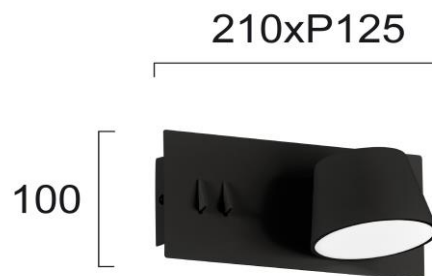

Product Datasheet

| | |
|---------------------|---------------------------------|
| Code | 4243400 |
| Description | Wall Lamp Sam |
| Family | SAM |
| Type | WALL LIGHTS |
| Type of Lamp | LED MODULE |
| Watt | LED 6W + LED 18W |
| Volt | 220-240 VAC |
| Hertz | 50-60 Hz |
| Class | I |
| IP | IP20 |
| Environment | INDOOR |
| Color | SANDY BLACK |
| Material | ELECTROSTATIC PAINTED ALUMINIUM |
| Length | L:210 |
| Height | H:100 |
| Width | P:125 |
| Kelvin | 3000K |
| Lumen | 1620 Lm |
| Beam Angle | BEAM ANGLE 120*/180*, CRI>80 |
| Dimmable | NON-DIMMABLE |