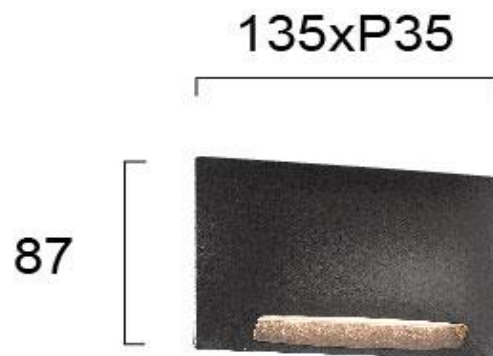

Product Datasheet

Code	4243201
Description	Wall Lamp L:135 Dark Grey Mode
Family	MODE
Type	WALL LIGHTS
Type of Lamp	LED MODULE
Watt	3W
Volt	220-240 VAC
Hertz	50-60 Hz
Class	I
IP	IP65
Environment	OUTDOOR
Color	DARK GREY
Material	ALUMINIUM
Length	L:135
Height	H:87
Width	P:35
Kelvin	3000K
Lumen	218 Lm
Beam Angle	BEAM ANGLE 80*/ CRI>80
Dimmable	NON-DIMMABLE