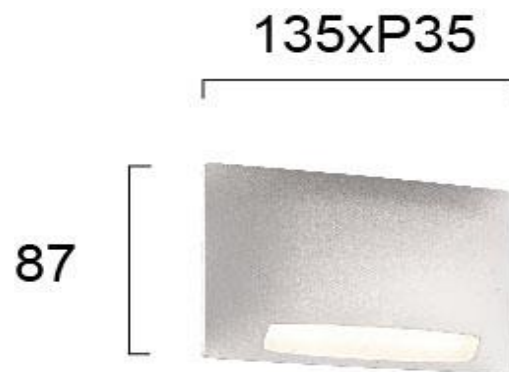

Product Datasheet

Code	4243200
Description	Wall Lamp L:135 White Mode
Family	MODE
Type	WALL LIGHTS
Type of Lamp	LED MODULE
Watt	3W
Volt	220-240 VAC
Hertz	50-60 Hz
Class	I
IP	IP65
Environment	OUTDOOR
Color	WHITE
Material	ALUMINIUM
Length	L:135
Height	H:87
Width	P:35
Kelvin	3000K
Lumen	218 Lm
Beam Angle	BEAM ANGLE 80*, CRI>80
Dimmable	NON-DIMMABLE