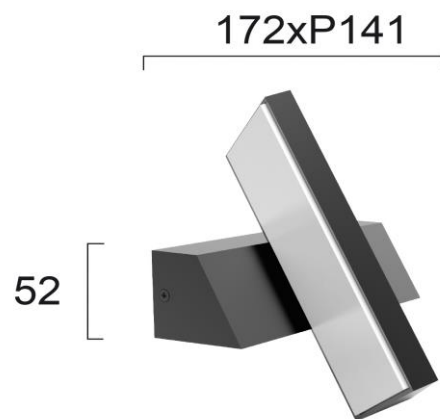

Product Datasheet

Code	4242800
Description	Wall Lamp Casteo
Family	CASTEO
Type	WALL LIGHTS
Type of Lamp	LED MODULE
Watt	LED 13W
Volt	220-240 VAC
Hertz	50-60 Hz
Class	I
IP	IP65
Environment	OUTDOOR
Color	DARK GREY
Material	PC / ALUMINIUM
Length	L:172
Height	H:52
Width	P:141
Kelvin	3000K
Lumen	650 Lm
Beam Angle	BEAM ANGLE 130*
Dimmable	NON-DIMMABLE