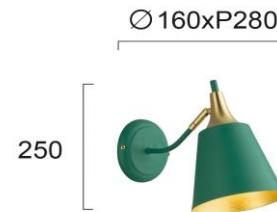

Product Datasheet

Code	4241600
Description	Wall Lamp Menta
Family	MENTA
Type	WALL LIGHTS
Type of Lamp	E27
Watt	MAX 42W
Volt	220-240 VAC
Hertz	50-60 Hz
Class	I
IP	IP20
Environment	INDOOR
Color	GREEN / GOLD
Material	ELECTROSTATIC PAINTED STEEL
Length	D:160
Height	H:250
Width	P:280