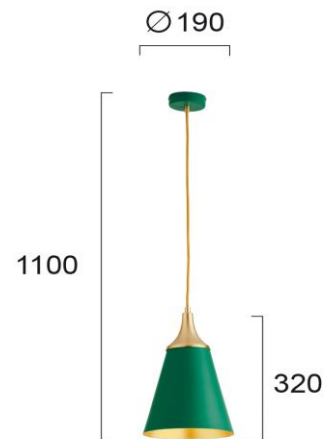

Product Datasheet

Code	4241500
Description	Pendant Lamp D:190 Menta
Family	MENTA
Type	PENDANT
Type of Lamp	E27
Watt	MAX 42W
Volt	220-240 VAC
Hertz	50-60 Hz
Class	I
IP	IP20
Environment	INDOOR
Color	GREEN / GOLD
Material	ELECTROSTATIC PAINTED STEEL
Length	D:190
Height	H:1100
Width	