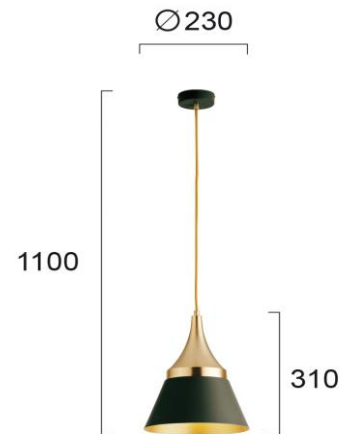

Product Datasheet

Code	4241401
Description	Pendant Lamp D:230 Menta
Family	MENTA
Type	PENDANT
Type of Lamp	E27
Watt	MAX 42W
Volt	220-240 VAC
Hertz	50-60 Hz
Class	I
IP	IP20
Environment	INDOOR
Color	BLACK / GOLD
Material	ELECTROSTATIC PAINTED STEEL
Length	D:230
Height	H:1100
Width	