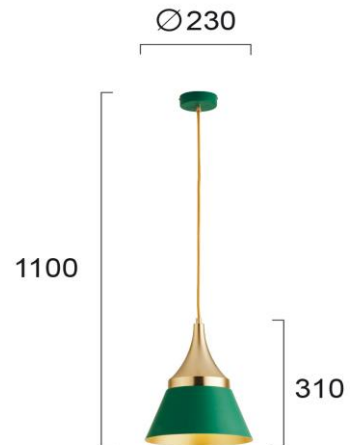

Product Datasheet

Code	4241400
Description	Pendant Lamp D:230 Menta
Family	MENTA
Type	PENDANT
Type of Lamp	E27
Watt	MAX 42W
Volt	220-240 VAC
Hertz	50-60 Hz
Class	I
IP	IP20
Environment	INDOOR
Color	GREEN / GOLD
Material	ELECTROSTATIC PAINTED STEEL
Length	D:230
Height	H:1100
Width	