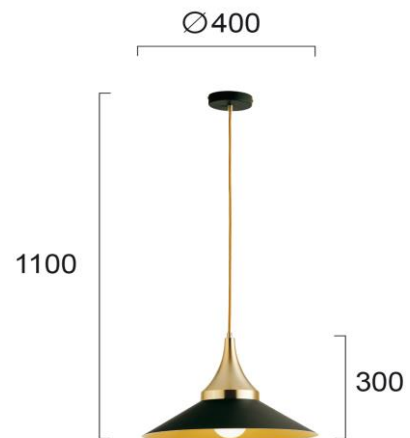

Product Datasheet

Code	4241301
Description	Pendant Lamp D:400 Menta
Family	MENTA
Type	PENDANT
Type of Lamp	E27
Watt	MAX 42W
Volt	220-240 VAC
Hertz	50-60 Hz
Class	I
IP	IP20
Environment	INDOOR
Color	BLACK / GOLD
Material	ELECTROSTATIC PAINTED STEEL
Length	D:400
Height	H:1100
Width	