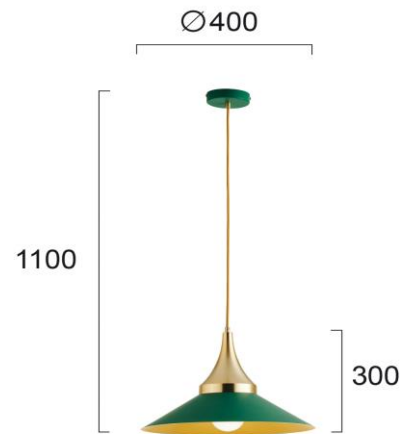

Product Datasheet

Code	4241300
Description	Pendant Lamp D:400 Menta
Family	MENTA
Type	PENDANT
Type of Lamp	E27
Watt	MAX 42W
Volt	220-240 VAC
Hertz	50-60 Hz
Class	I
IP	IP20
Environment	INDOOR
Color	GREEN / GOLD
Material	ELECTROSTATIC PAINTED STEEL
Length	D:400
Height	H:1100
Width	