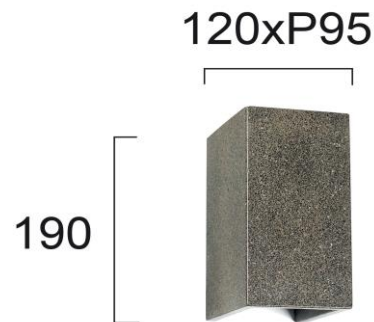

Product Datasheet

Code	4240901
Description	Wall Lamp Black Trick
Family	TRICK
Type	WALL LIGHTS
Type of Lamp	LED MODULE
Watt	LED 12W
Volt	220-240 VAC
Hertz	50-60 Hz
Class	I
IP	IP65
Environment	OUTDOOR
Color	BLACK SANDYSTONE COLOR
Material	CONCRETE
Length	L:120
Height	H:190
Width	P:95
Kelvin	3000K
Lumen	722 Lm
Beam Angle	ADJUSTABLE BEAM ANGLE 0-75*, CRI>80
Dimmable	NON-DIMMABLE