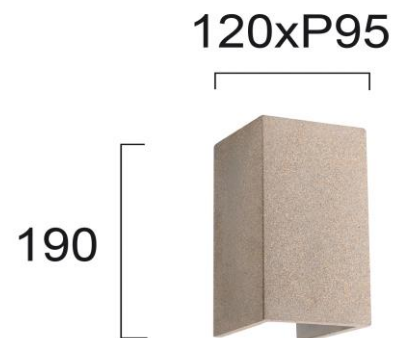

Product Datasheet

Code	4240900
Description	Wall Lamp Grey Trick
Family	TRICK
Type	WALL LIGHTS
Type of Lamp	LED MODULE
Watt	LED 12W
Volt	220-240 VAC
Hertz	50-60 Hz
Class	I
IP	IP65
Environment	OUTDOOR
Color	GREY
Material	CONCRETE
Length	L:120
Height	H:190
Width	P:95
Kelvin	3000K
Lumen	722 Lm
Beam Angle	ADJUSTABLE BEAM ANGLE 0-75*, CRI>80
Dimmable	NON-DIMMABLE