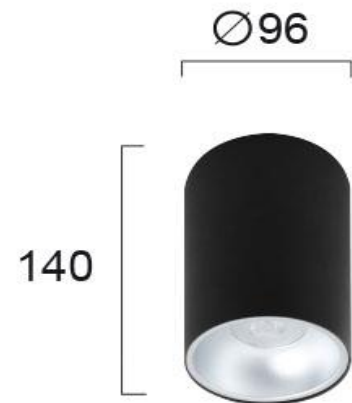

Product Datasheet

Code	4240801
Description	Ceiling Luminaire Round Jhonny
Family	JHONNY
Type	SPOTLIGHTS
Type of Lamp	GU10
Watt	MAX 35W
Volt	220-240 VAC
Hertz	50-60 Hz
Class	I
IP	IP20
Environment	INDOOR
Color	BLACK / SILVER
Material	ALUMINIUM
Length	D:96
Height	H:140
Width	